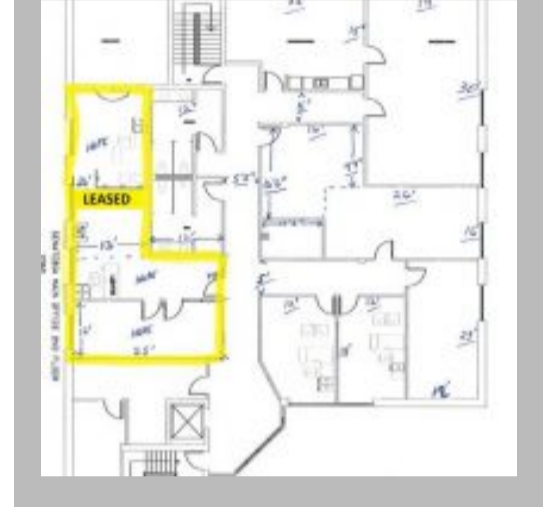

UTLEY
PROPERTIES

First Tennessee Bank Building - 2nd Floor, Senatobia, MS

Details

Phone Number : 901-233-3786
Address : 207, East Main Street , Senatobia,
Tate County, Mississippi 38668
Contiguous Space : 500 SF- 2,100 SF
Total Area Available : 2,100 SF
Price : \$10 PSF MG
Monthly Rent : \$10 PSF MG
Annual Rent : \$10 PSF MG

Description

PROFESSIONAL OFFICE SPACE
AVAILABLE on the 2nd floor of the First
Tennessee Bank Building located at 207 E Main
Street, Senatobia, MS a 'FIVE STAR...

Location

Features

Class A building

Community Features