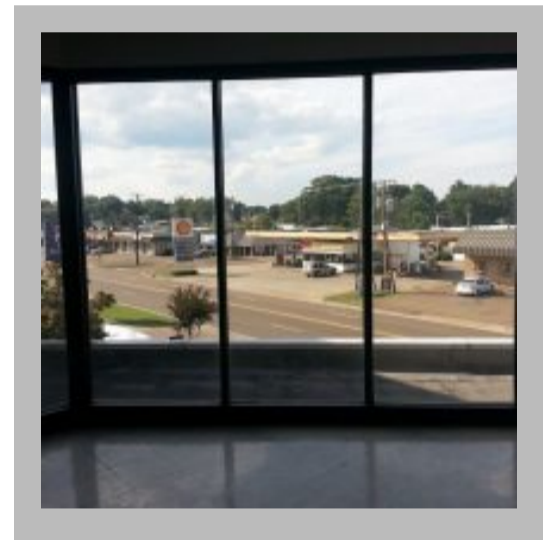

UTLEY
PROPERTIES

First Tennessee Bank Building - 2nd Floor, Senatobia, MS